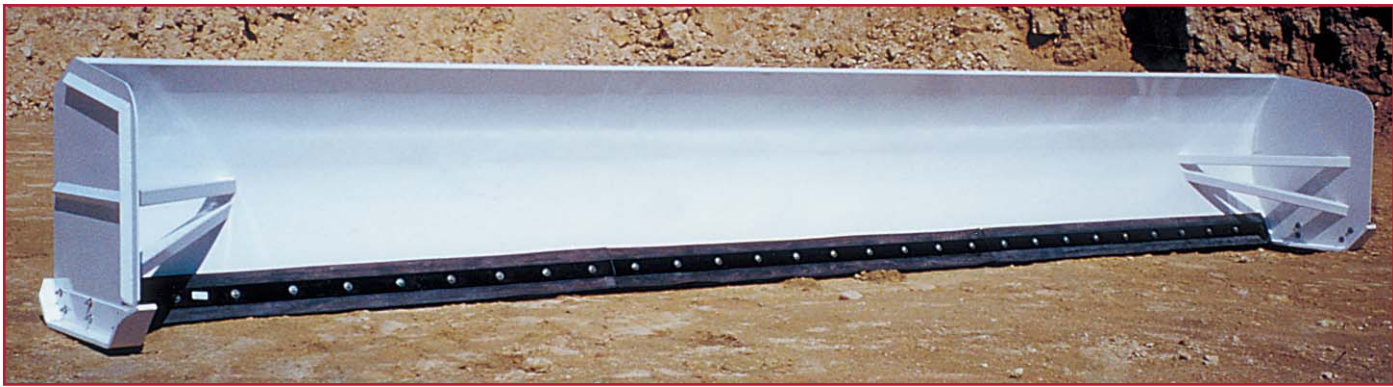

# MONROE SNOW BULLY

- ➔ Adapts to nearly all general purpose buckets
- ➔ Adds versatility and capacity to your operations
- ➔ Rubber cutting edge: 1½" x 10", adjustable-reversible
- ➔ Quick changeability, saves time
- ➔ Two Side plates: ¾" thick x 4' x 4'
- ➔ 100% welded construction
- ➔ Stocked units painted powdercoat yellow
- ➔ Moldboard: 50" height x ¾" thick
- ➔ 12" x 25/ft. primary reinforcement members
- ➔ 6" x 10½/ft. secondary reinforcement members
- ➔ ½" thick, flamecut, one-piece vertical ribs
- ➔ 1" thick x 6" wide, high-carbon bolt-on replaceable steel skid plates
- ➔ 38" models available for backhoes and skid steer loaders

Monroe's "Snow Bully". The cost effective way to increase your productivity, saving you time and money.

MODEL	WIDTH	WEIGHT	HEIGHT	MACHINE APPLICATION (MIN.)	SNOW CAPACITY
SB10	10'	2200 Lbs.	50"	4 WD Backhoe	12 Yards
SB12	12'	2400 Lbs.	50"	1 Yard Loader	15 Yards
SB14	14'	2600 Lbs.	50"	1.5 Yard Loader	18 Yards
SB16	16'	2800 Lbs.	50"	2.5 Yard Loader	21 Yards
SB18	18'	3000 Lbs.	50"	3.5 Yard Loader	23 Yards
SB20	20'	3200 Lbs.	50"	4.5 Yard Loader	26 Yards

Other lengths available upon request.

30' Snow Bully shown in (optional) sprayed white enamel.

The Snow Bully was developed to offer a Top Quality/Versatile/Productive alternative for: Contractors, Municipalities, Governmental Facilities, Airports and Property Managers. It allows for more versatile use of your current equipment; tractors, loaders, skid steers, etc. by increasing the productivity of each machine and reducing man hours to complete the task. The Snow Bully will allow you to change operations in minutes.

### Monroe Skid Steer Model Snow Bully

MODEL	WIDTH	WEIGHT	HEIGHT	SNOW CAPACITY
SB/SS6	6'	650 Lbs.	38"	5 Yards
SB/SS8	8'	800 Lbs.	38"	7 Yards
SB/SS10	10'	950 Lbs.	38"	9 Yards
SB/SS12	12'	1,100 Lbs.	38"	11 Yards