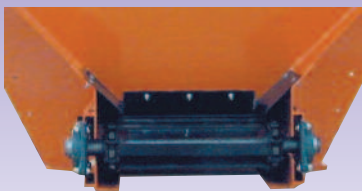

**7 Gauge, Replaceable Chain Shields
10 Gauge Hopper**