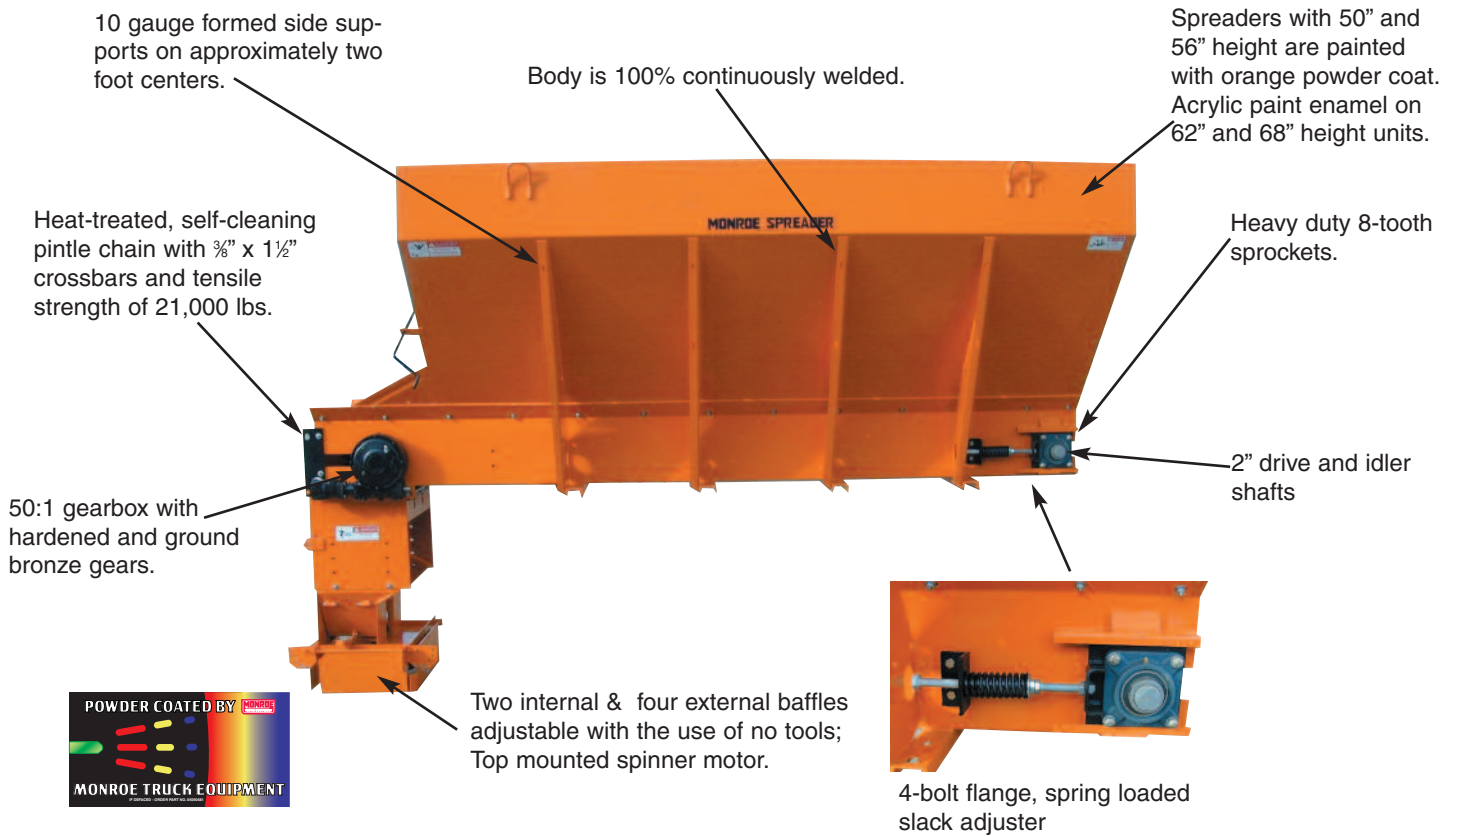

MSV Heavy Duty V-Box Spreader

Cubic Yard Capacity-Water Level Full

Body Length

	8'	9'	10'	11'	12'	13'	14'	15'	16'	17'
50"	4.1	4.6	5.2	5.8	6.3	6.9	7.4	8.0	8.6	9.1
56"	5.1	5.8	6.5	7.2	7.9	8.6	9.2	9.9	10.6	11.3
62"	6.1	7.0	7.8	8.6	9.4	10.2	11.0	11.9	12.7	13.5
68"	7.2	8.1	9.1	10.0	11.0	11.9	12.8	13.8	14.7	15.7

Available Options

Stainless Steel Construction
Ladders
Special Paint
1½" Drive & Idler Shafts
20" UHMW Disc
Self Contained Engine
Drive Hyd. System
Chain Oiler
Chassis Mount Pipe Group

Mounting Kits
Hose Kits
Dual Flow Control Valve
Bolt-On Spinner Assembly
Rear Slack Adjusters
Grease Extensions
Corrosion-Resistant Stainless Steel
Ground Speed Controls
Inverted V

Cat Walks
25:1 Gearbox
6:1 Gearbox
Sloping Front Doghouse
Lighting Packages
Pre-Wet Systems
Skids
Leg Kits
7" Auger Conveyor in Lieu of Chain

Manufactured by:
Monroe Snow & Ice Control
1051 W. 7th Street • Monroe, WI 53566
800-880-0109 • 608-329-8105
608-328-8390 Fax
Web Site: www.monroetruck.com
E-mail: snowandicecontrol@monroetruck.com

Distributed by:

MSVSPREADER7142009