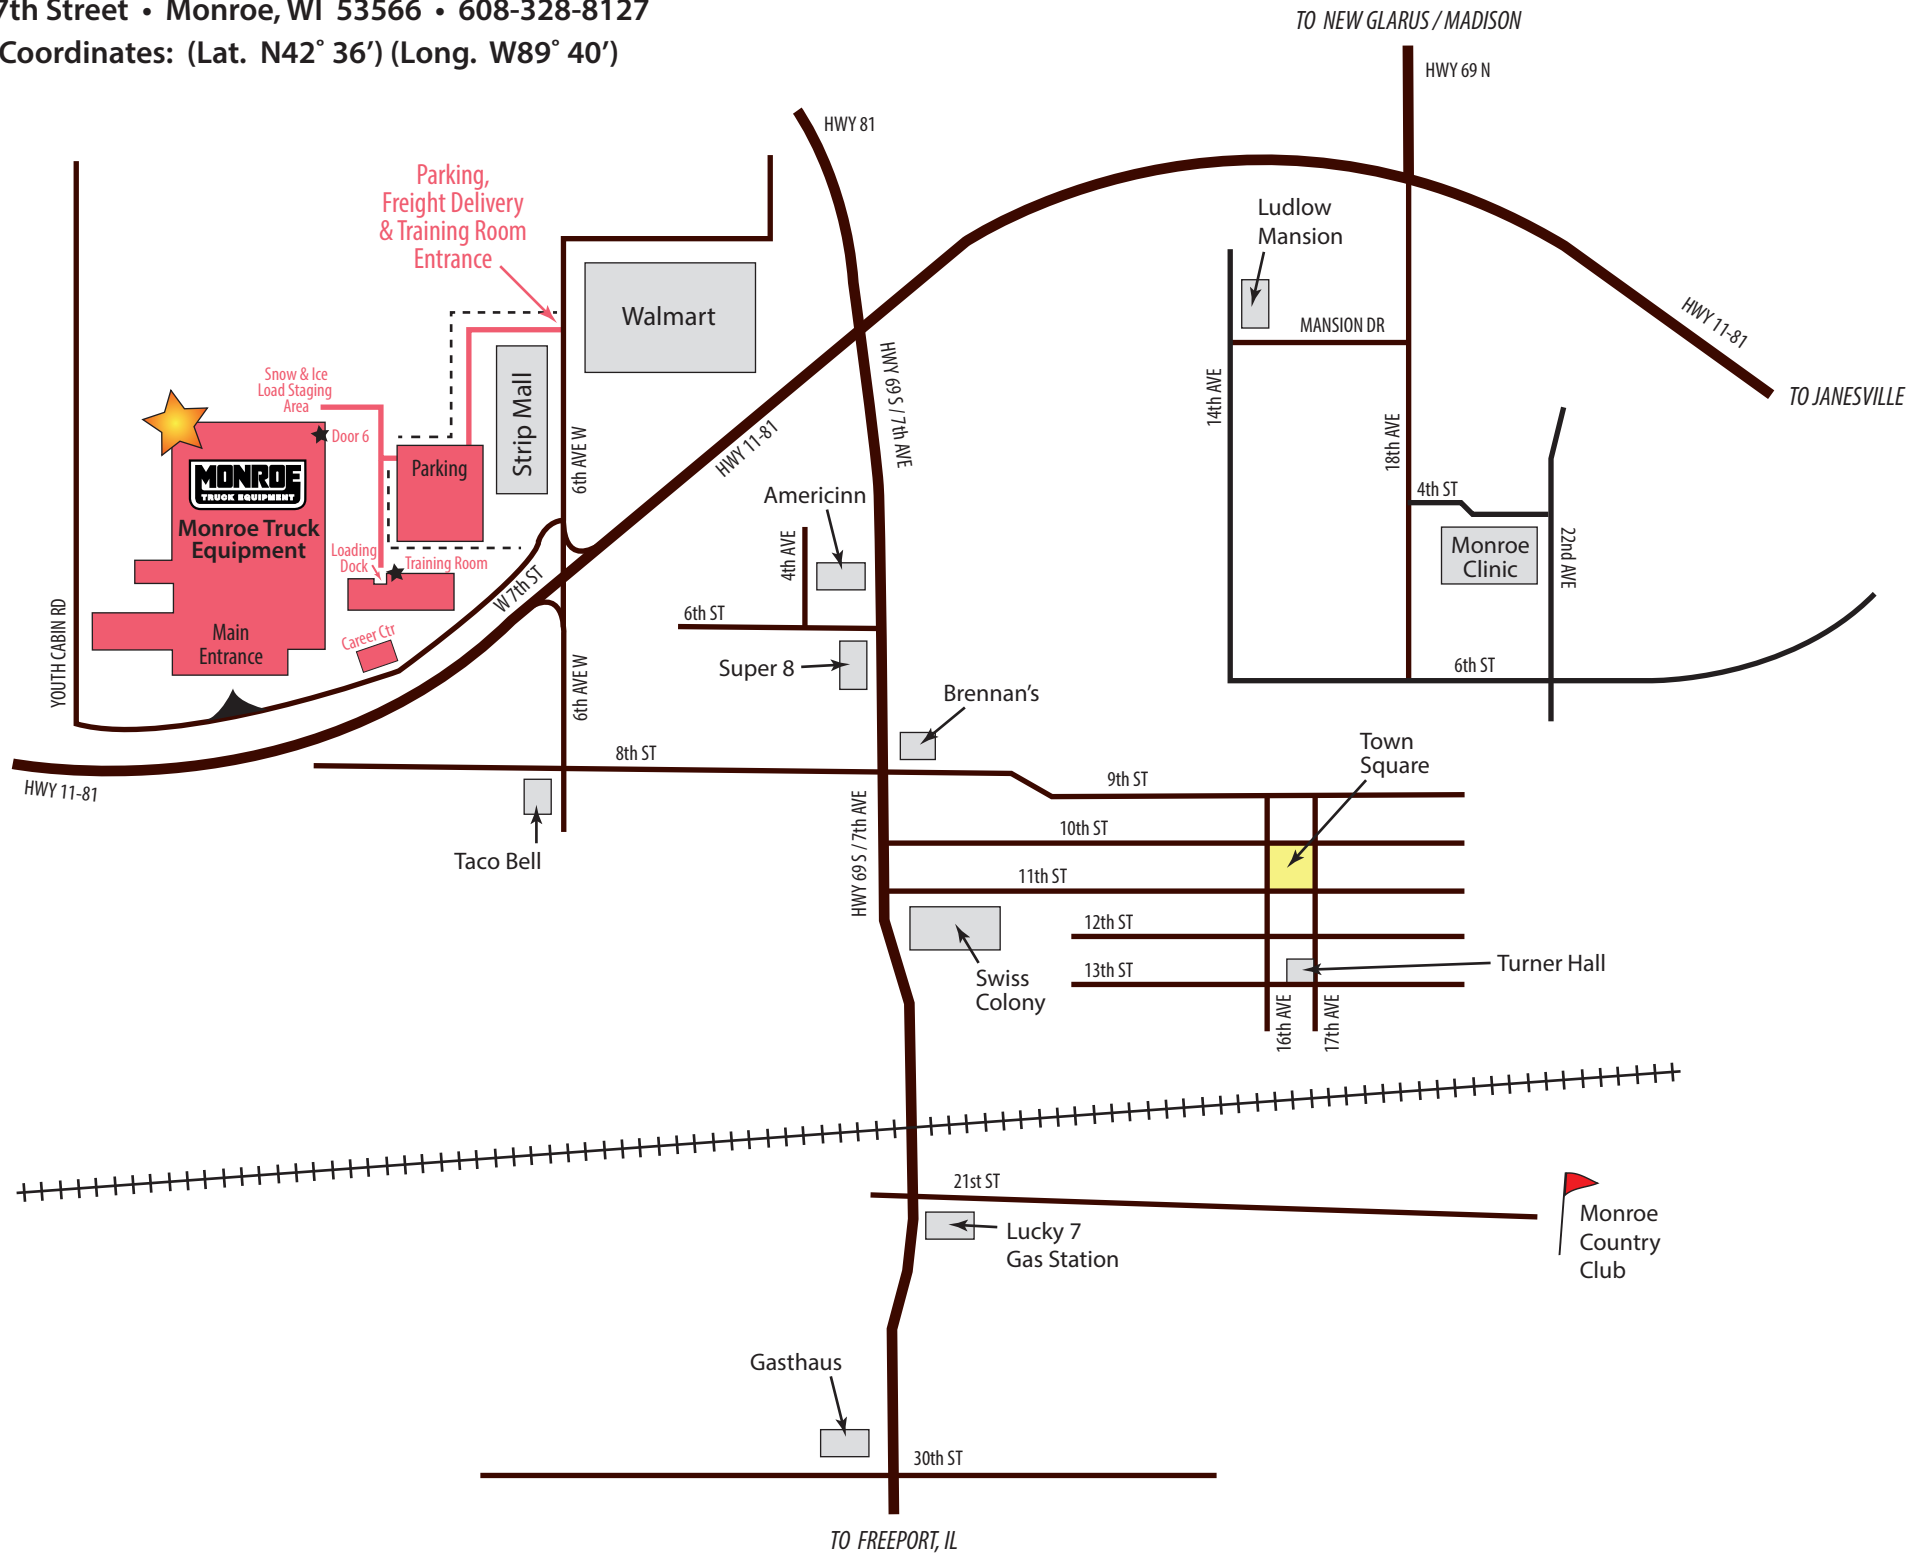

1051 W. 7th Street • Monroe, WI 53566 • 608-328-8127

Use GPS Coordinates: (Lat. N42° 36') (Long. W89° 40')

TO NEW GLARUS / MADISON

HWY 69 N

HWY 81

Parking,
Freight Delivery
& Training Room
Entrance

Walmart

Snow & Ice
Load Staging
Area

Door 6

MONROE
TRUCK EQUIPMENT

Main
Entrance

Loading
Dock

Training Room

Career Ctr

Strip Mall

6th AVE W

Walmart

Americinn

4th AVE

Super 8

Brennan's

Ludlow
Mansion

MANSION DR

Monroe
Clinic

HWY 11-81

Taco Bell

21st ST

Lucky 7
Gas Station

Monroe
Country
Club

Gasthaus

30th ST

TO FREEPORT, IL